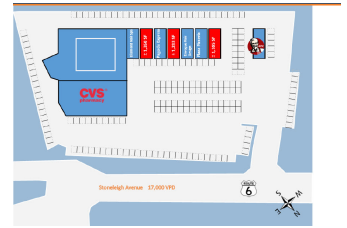

## Property Overview

Price/Rent PSF	\$15.00
Asset Type	Retail
Trade Type	Lease
SQ. FT. Available	22,000
Date Available	02/16/2018
Space 1	22000
Space 2	1166
Space 3	1233
Space 4	1350

## Description

CVS anchored shopping center in the heart of Putnam counties business retail corridor.

## Location