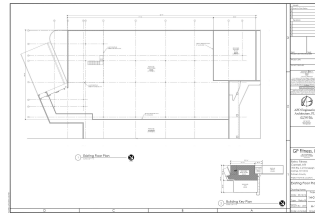

## Property Overview

Price/Rent PSF	\$15.00
Asset Type	Retail
Trade Type	Lease
SQ. FT. Available	22,000
Date Available	02/16/2018
Space 1	22000
Space 2	1166
Space 3	1233
Space 4	1350